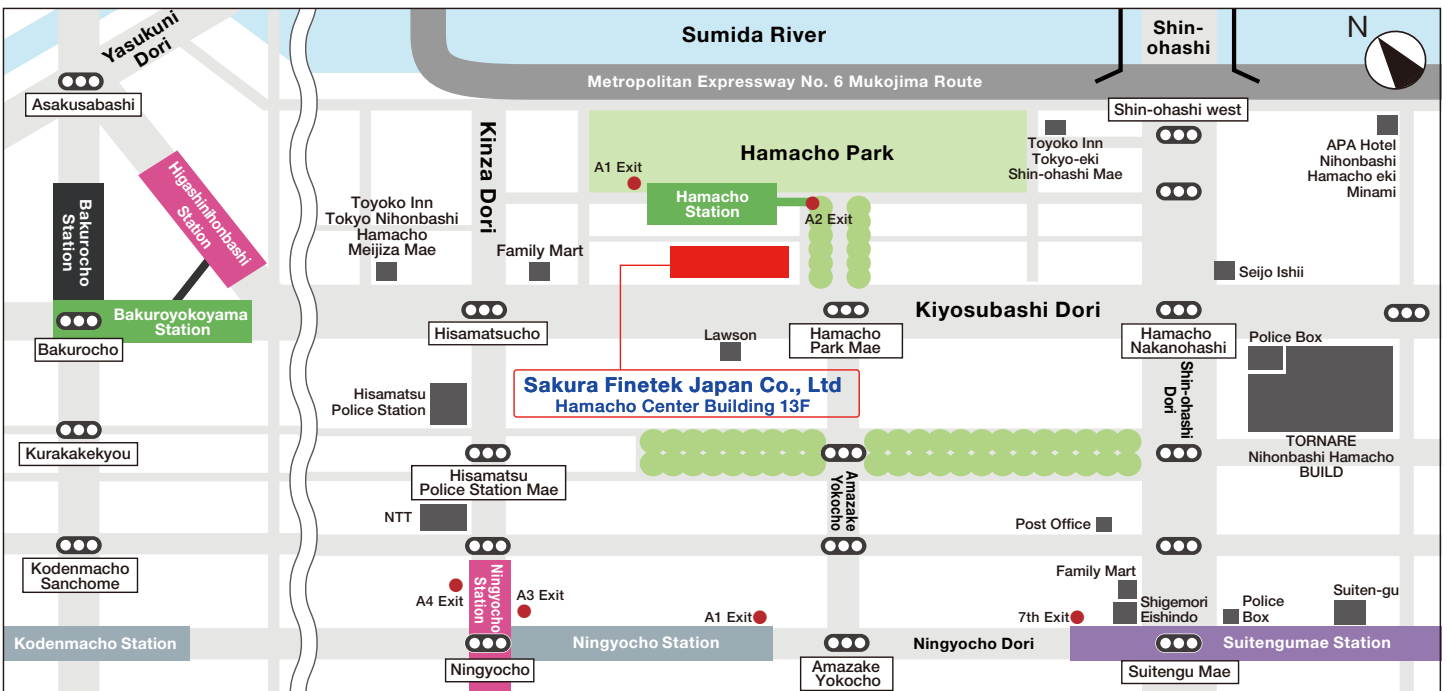

Sakura Finetek Japan Co., Ltd.

31-1, Nihonbashi-Hamacho 2-chome, Chuo-ku, Tokyo
103-0007 Japan

TEL: 81-3-5643-2633 FAX: 81-3-5643-3381

<http://www.sakura-finetek.com/>

Access

- 1min Walk from Toei Shinjuku Line Hamacho Station (A2 Exit)
- 7min Walk from Toei Asakusa Line Ningyocho Station (A3 or A4 exit)
- 7min Walk from Tokyo Metro Hibiya Line Ningyocho Station (A1 Exit)
- 10min Walk from Tokyo Metro Hanzomon Line Suitengumae Station (7th Exit)

Hamacho Center Building is a building where the Meiji Theatre (Meijiza) is located.

Overall MAP

Wide Map

Route Map (Detail)

Route Map