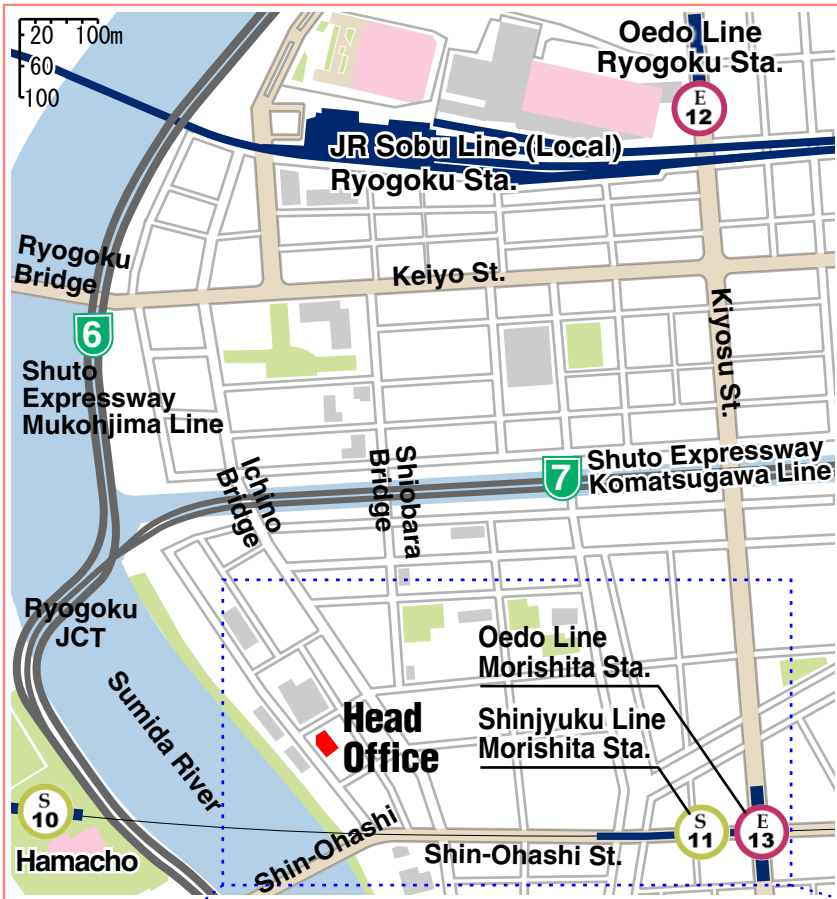

Overall MAP

■ Head Office
 Shin-ohashi Riverside Bldg. 101, 3/4/5F
 1-8-2 Shin-ohashi, Koto-ku,
 Tokyo 135-0007 Japan
 Tel:81-3-5638-1335
 Fax:81-3-5638-7615

■ Access to Head Office
 5-minute walk from Exit A2 of
 Morishita Sta.,
 Shinjyuku Line/Oedo Line
 14-minute walk from West Gate or
 East Gate of Ryogoku Sta. JR Sobe Line

Morishita route/Head Office MAP